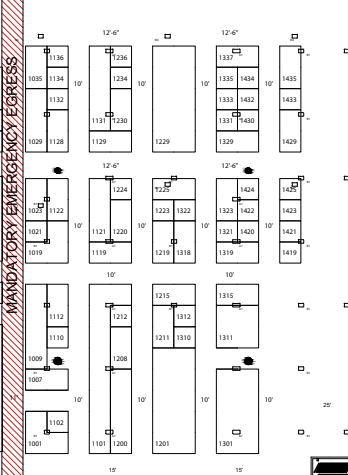

CELEBRITY AUTOGRAPH AREA

PHOTO OPS

MAIN THEATER

FOOD COURT AREA

FOOD COURT SEATING

TICKETING

MANDATORY EMERGENCY EGRESS

MANDATORY EMERGENCY EGRESS

MANDATORY EMERGENCY EGRESS

MANDATORY EMERGENCY EGRESS

MANDATORY EMERGENCY EGRESS

52 A

51

50

54

53

KIDS ZONE

ESCAPE ROOM

VIP LOUNGE

SE Lobby B1

SE Lobby A

RESTROOM

RESTROOM

RESTROOM